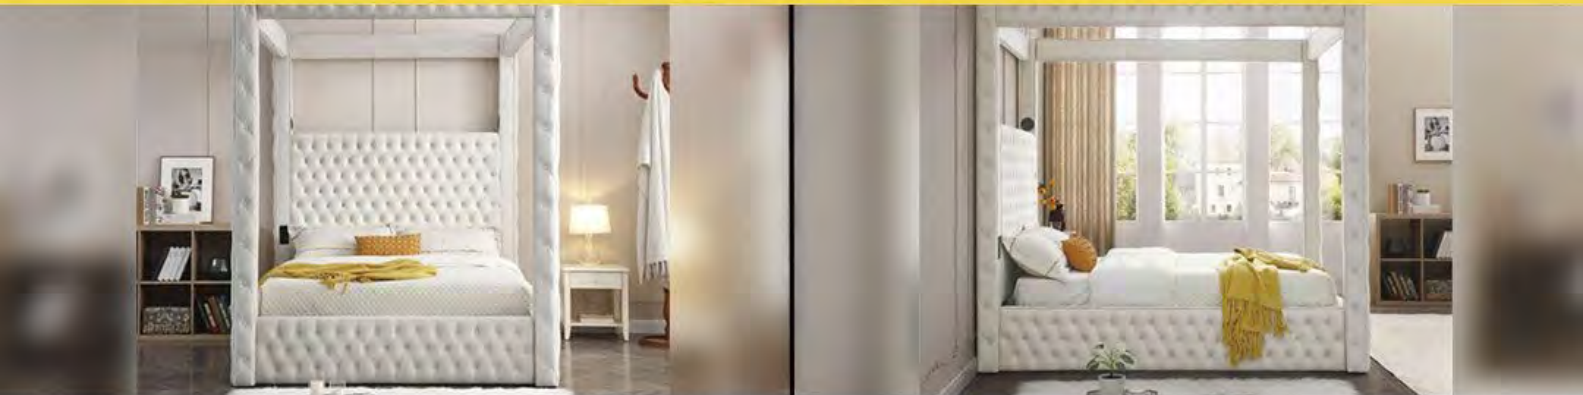

MAX YOUR TAX REFUND

11264 W FLORISSANT AVE, FLORISSANT, MO 63033 • 314-831-5300

**FLORISSANT
FURNITURE
& RUG GALLERY**

AFFORDABLE FURNITURE FOR LESS • EXPRESS DELIVERY AVAILABLE

**QUEEN CANOPY BED +
SOFA & LOVESEAT PKG**

$999