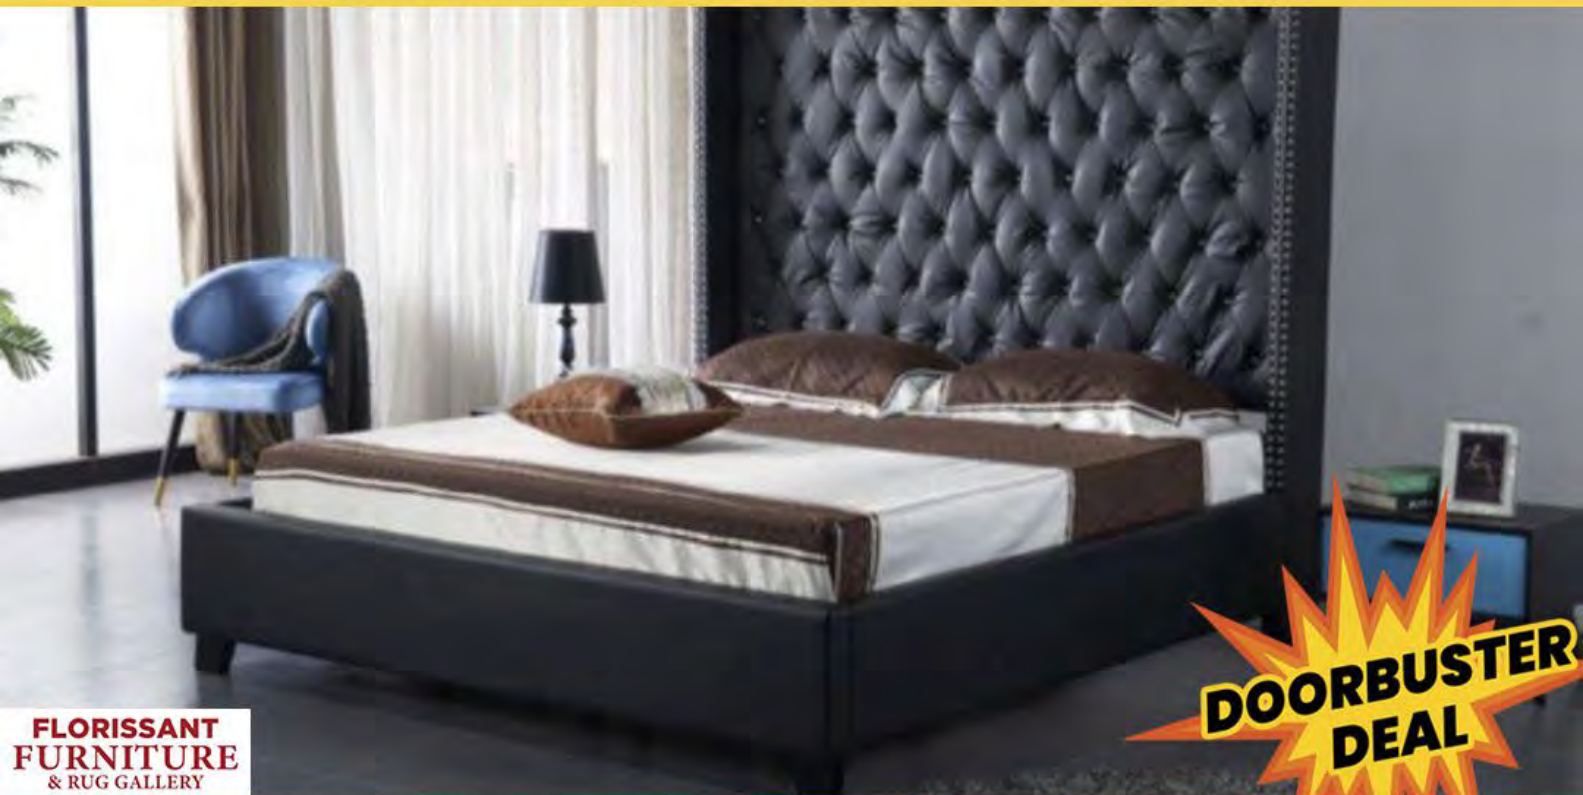

MAX YOUR TAX REFUND

11264 W FLORISSANT AVE, FLORISSANT, MO 63033 • 314-831-5300

**DOORBUSTER
DEAL**

**FLORISSANT
FURNITURE
& RUG GALLERY**

AFFORDABLE FURNITURE FOR LESS • EXPRESS DELIVERY AVAILABLE

QUEEN BED

$399